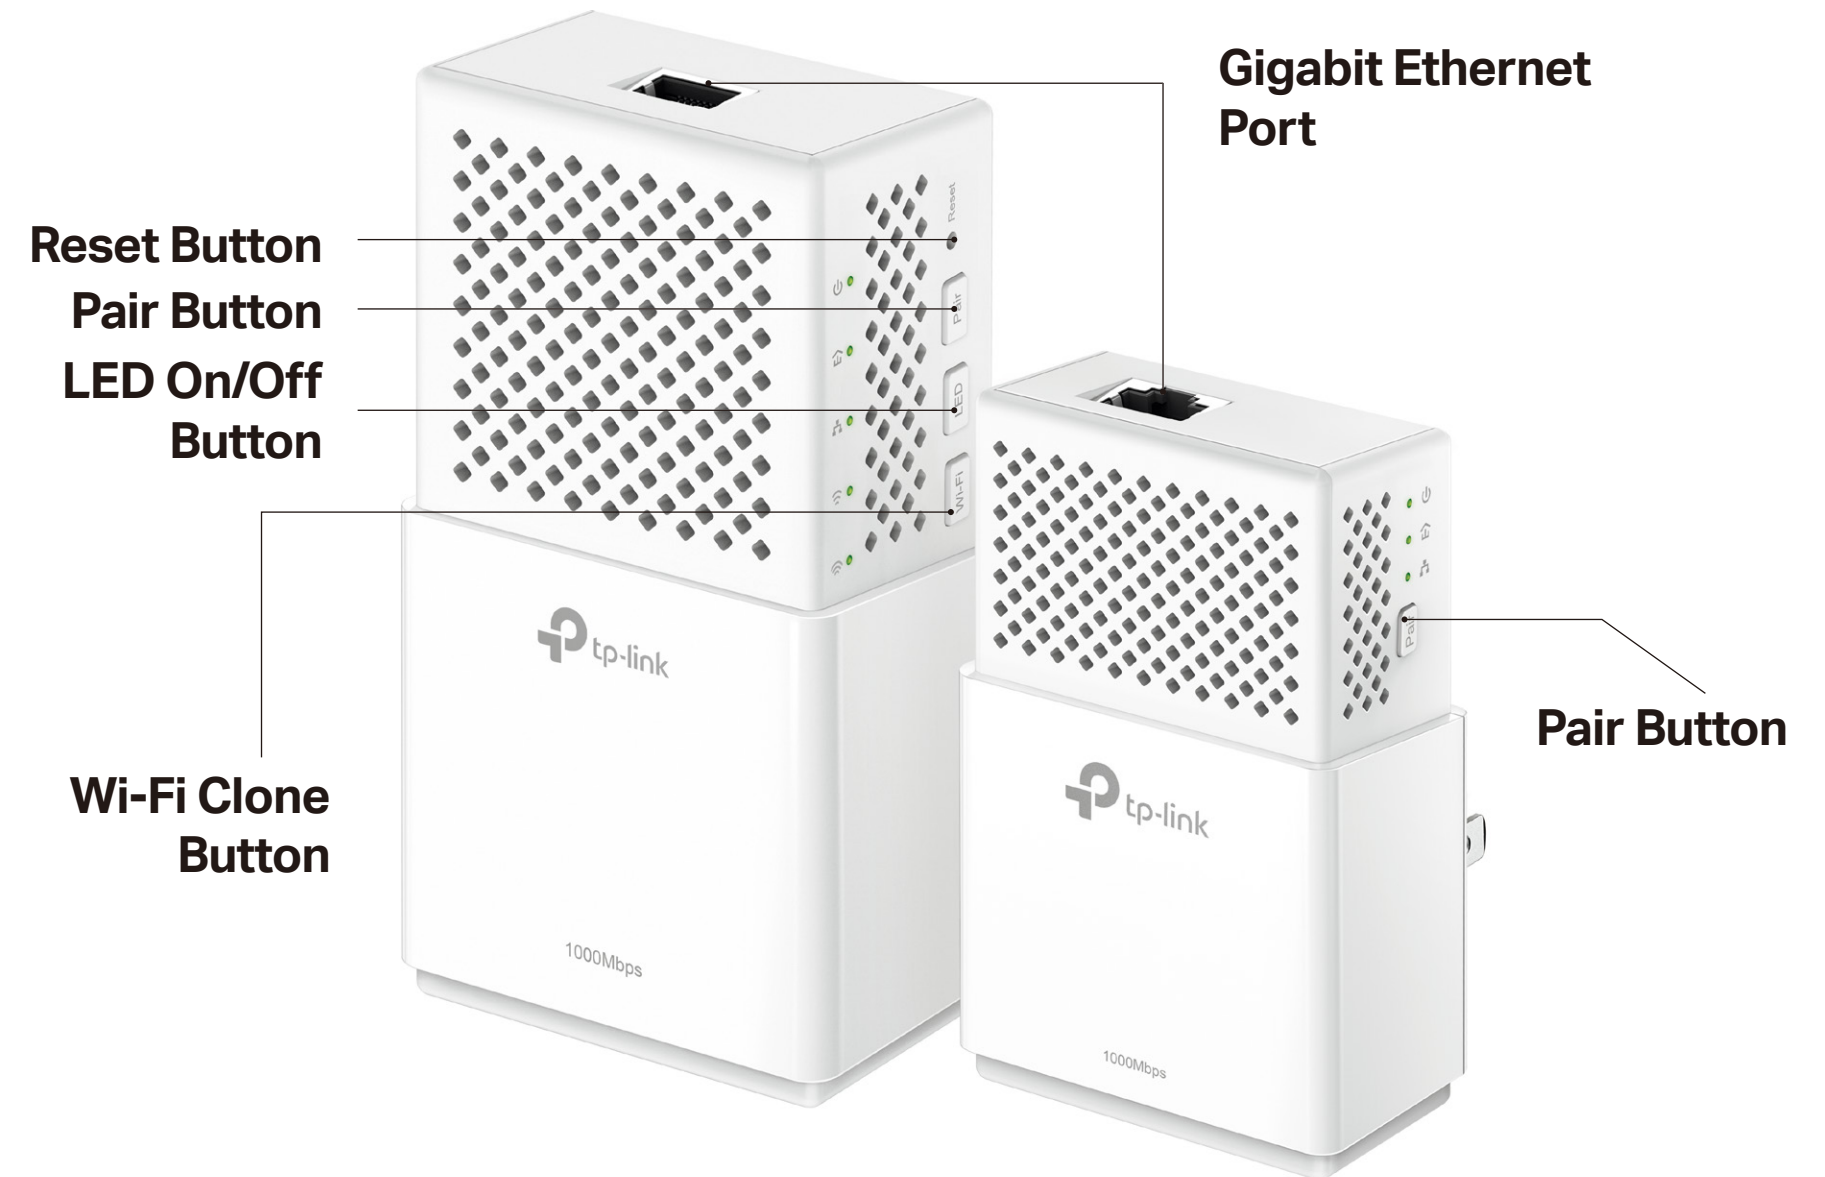

Specifications

Hardware

- Transmission Speeds:
  - Powerline: up to 1000 Mbps
  - Ethernet: 10/100/1000 Mbps
- Standards and Protocols:
  - HomePlug AV2, HomePlug AV, IEEE 1901, IEEE 802.3, IEEE 802.3u, IEEE 802.3, IEEE 802.3ab, IEEE 802.11b/g/n (2.4GHz), IEEE 802.11a/n/ac (5GHz)
- Interface: 1 Ethernet Port
- Plug Type: US
- Button: Pair, Reset, Wi-Fi Clone, LED On/Off
- LED Indicator: Power, Powerline, Ethernet, Wi-Fi (2.4GHz), Wi-Fi (5GHz)
- Dimensions (W x D x H):
  - TL-WPA7510: 5.3 × 2.8 × 1.9 in. (135.6 × 70.8 × 49 mm)
  - TL-PA7010: 3.8 × 2.4 × 1.4 in. (98 × 60 × 36 mm)
- IGMP: IGMP v1/v2/v3
- Power Consumption:
  - Maximum: 8.2W
  - Typical: 6.5W
  - Standby: 3.5W
- Range: Up to 300 meters over existing electrical wiring
- Compatibility:
  - Compatible with all HomePlug AV & AV2 Standard Powerline adapters