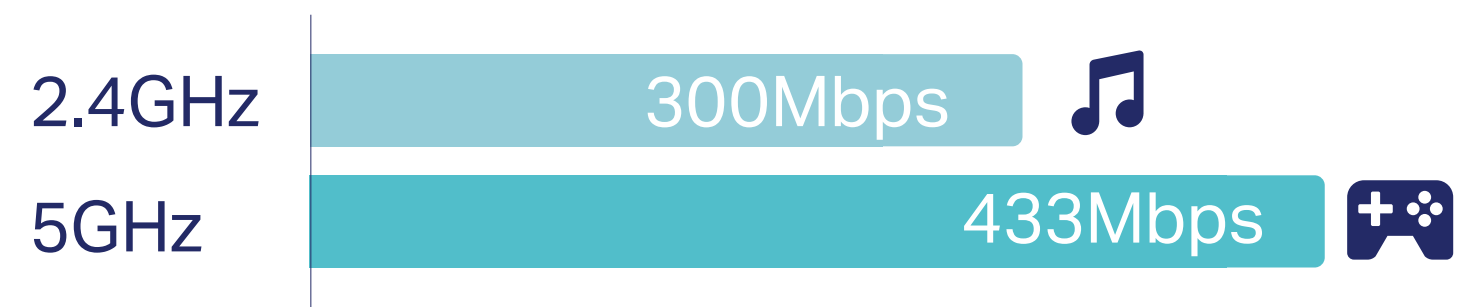

HomePlug AV2 provides users with stable, high-speed data transfer rates of up to 1000Mbps on a line length of up to 300 meters.

Wi-Fi Auto-Sync for A Unified, Powerful Network

Powerline extenders simply copy your router's Wi-Fi settings and apply any changes across the secure powerline network with Wi-Fi Clone and Wi-Fi Move.

Highlights

Fast Dual Band Wi-Fi for Every Need in Every Room

300Mbps (2.4GHz) is ideal for browsing the web and video chatting, while 433Mbps (5GHz) is perfect for HD streaming and lag-free gaming.

Gigabit Ethernet for Fast Connections

The Gigabit Ethernet port provides reliable high-speed wired connections for game consoles, smart TVs, and NAS.

Features

Speed

- **Wireless AC Standard** – AC750 dual band Wi-Fi (433Mbps on 5GHz & 300Mbps on 2.4GHz) allows streaming, gaming, emailing, browsing and posting on your wireless devices, throughout your home.
- **HomePlug AV2** – Provides up to 1000Mbps high-speed data transmission over a home's existing electrical wiring
- **Gigabit Ethernet Port** – Provides reliable high-speed wired connections for game consoles, smart TVs, and NAS
- **Speed Optimization** – Supports IGMP managed multicast IP transmission, optimizing IPTV streaming