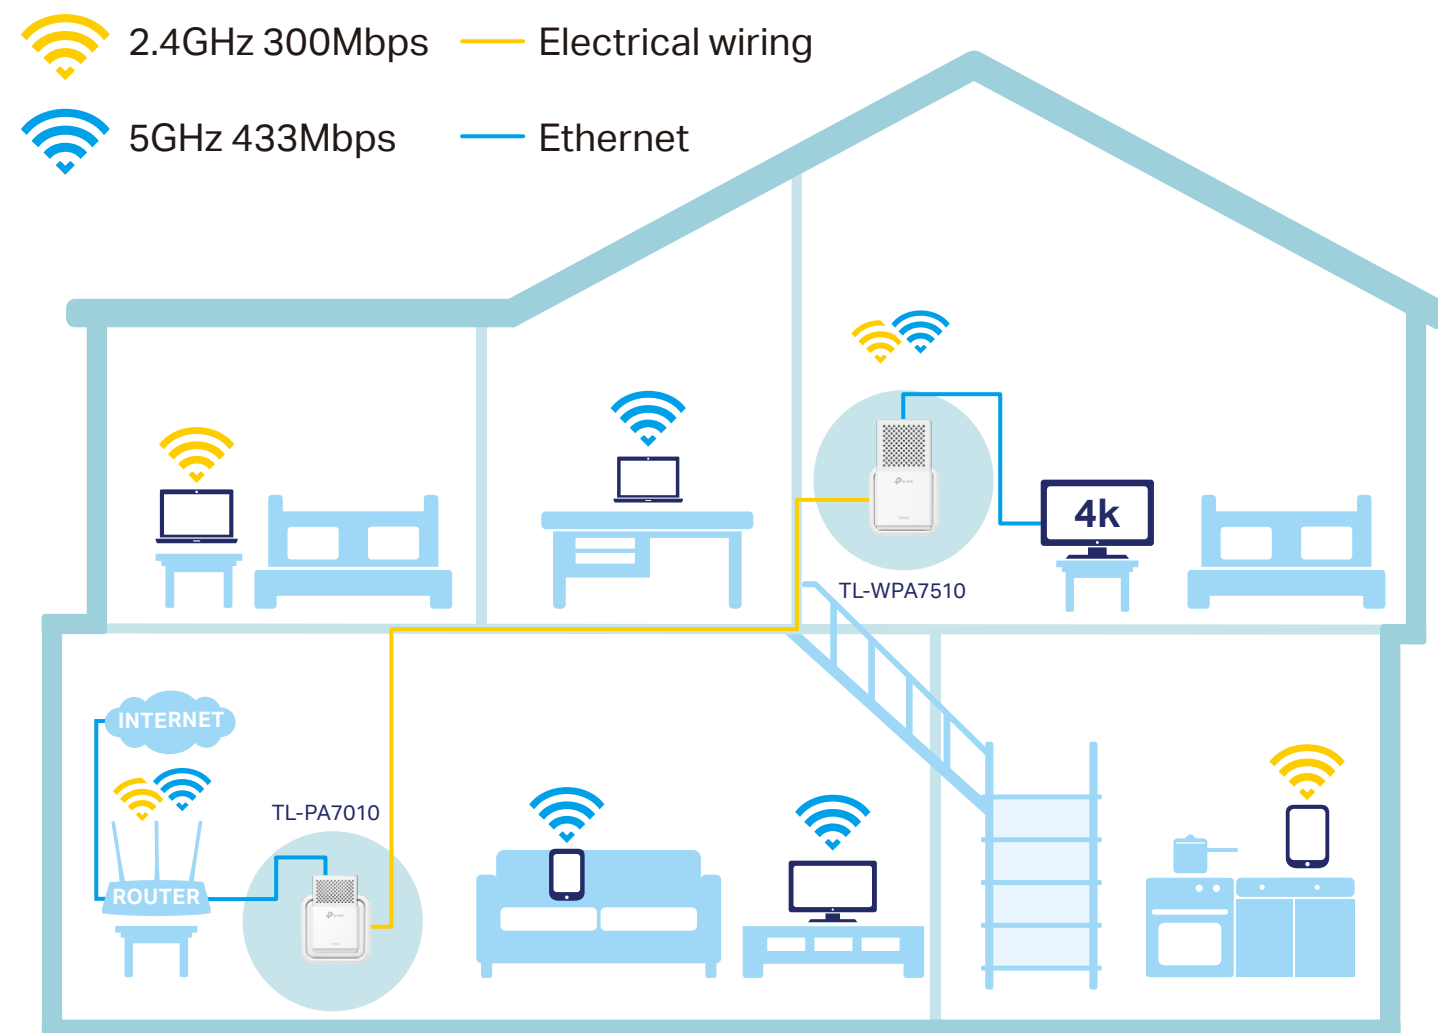

AV1000 Gigabit Powerline ac Wi-Fi Kit

AC750 Wi-Fi to Power Up
Your Network

TL-WPA7510 KIT

HomePlug
AV2 1000Mbps

300Mbps + 433Mbps
Dual Band Wi-Fi

Wi-Fi
Auto-Sync

Highlights

HomePlug AV2 Standard Compliant

HomePlug AV2 provides users with stable, high-speed data transfer rates of up to 1000Mbps on a line length of up to 300 meters.

Wi-Fi Auto-Sync for A Unified, Powerful Network

Powerline extenders simply copy your router's Wi-Fi settings and apply any changes across the secure powerline network with Wi-Fi Clone and Wi-Fi Move.

Highlights

Fast Dual Band Wi-Fi for Every Need in Every Room

300Mbps (2.4GHz) is ideal for browsing the web and video chatting, while 433Mbps (5GHz) is perfect for HD streaming and lag-free gaming.

Gigabit Ethernet for Fast Connections

The Gigabit Ethernet port provides reliable high-speed wired connections for game consoles, smart TVs, and NAS.

Features

Speed

- **Wireless AC Standard** – AC750 dual band Wi-Fi (433Mbps on 5GHz & 300Mbps on 2.4GHz) allows streaming, gaming, emailing, browsing and posting on your wireless devices, throughout your home.
- **HomePlug AV2** – Provides up to 1000Mbps high-speed data transmission over a home's existing electrical wiring
- **Gigabit Ethernet Port** – Provides reliable high-speed wired connections for game consoles, smart TVs, and NAS
- **Speed Optimization** – Supports IGMP managed multicast IP transmission, optimizing IPTV streaming