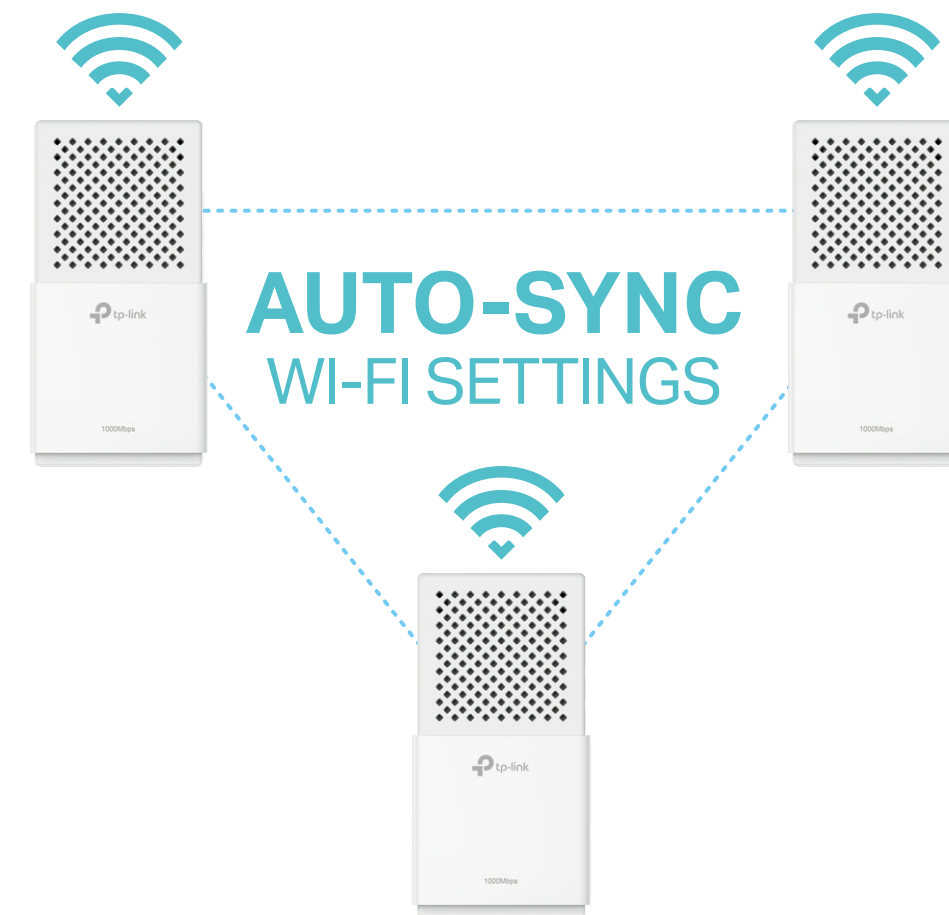

AV1000 Gigabit Powerline ac Wi-Fi Kit

AC750 Wi-Fi to Power Up
Your Network

TL-WPA7510 KIT

HomePlug
AV2 1000Mbps

300Mbps + 433Mbps
Dual Band Wi-Fi

Wi-Fi
Auto-Sync

Highlights

HomePlug AV2 Standard Compliant

HomePlug AV2 provides users with stable, high-speed data transfer rates of up to 1000Mbps on a line length of up to 300 meters.

Wi-Fi Auto-Sync for A Unified, Powerful Network

Powerline extenders simply copy your router's Wi-Fi settings and apply any changes across the secure powerline network with Wi-Fi Clone and Wi-Fi Move.

Highlights

Fast Dual Band Wi-Fi for Every Need in Every Room

300Mbps (2.4GHz) is ideal for browsing the web and video chatting, while 433Mbps (5GHz) is perfect for HD streaming and lag-free gaming.

Gigabit Ethernet for Fast Connections

The Gigabit Ethernet port provides reliable high-speed wired connections for game consoles, smart TVs, and NAS.

Features

Speed

- **Wireless AC Standard** – AC750 dual band Wi-Fi (433Mbps on 5GHz & 300Mbps on 2.4GHz) allows streaming, gaming, emailing, browsing and posting on your wireless devices, throughout your home.
- **HomePlug AV2** – Provides up to 1000Mbps high-speed data transmission over a home's existing electrical wiring
- **Gigabit Ethernet Port** – Provides reliable high-speed wired connections for game consoles, smart TVs, and NAS
- **Speed Optimization** – Supports IGMP managed multicast IP transmission, optimizing IPTV streaming